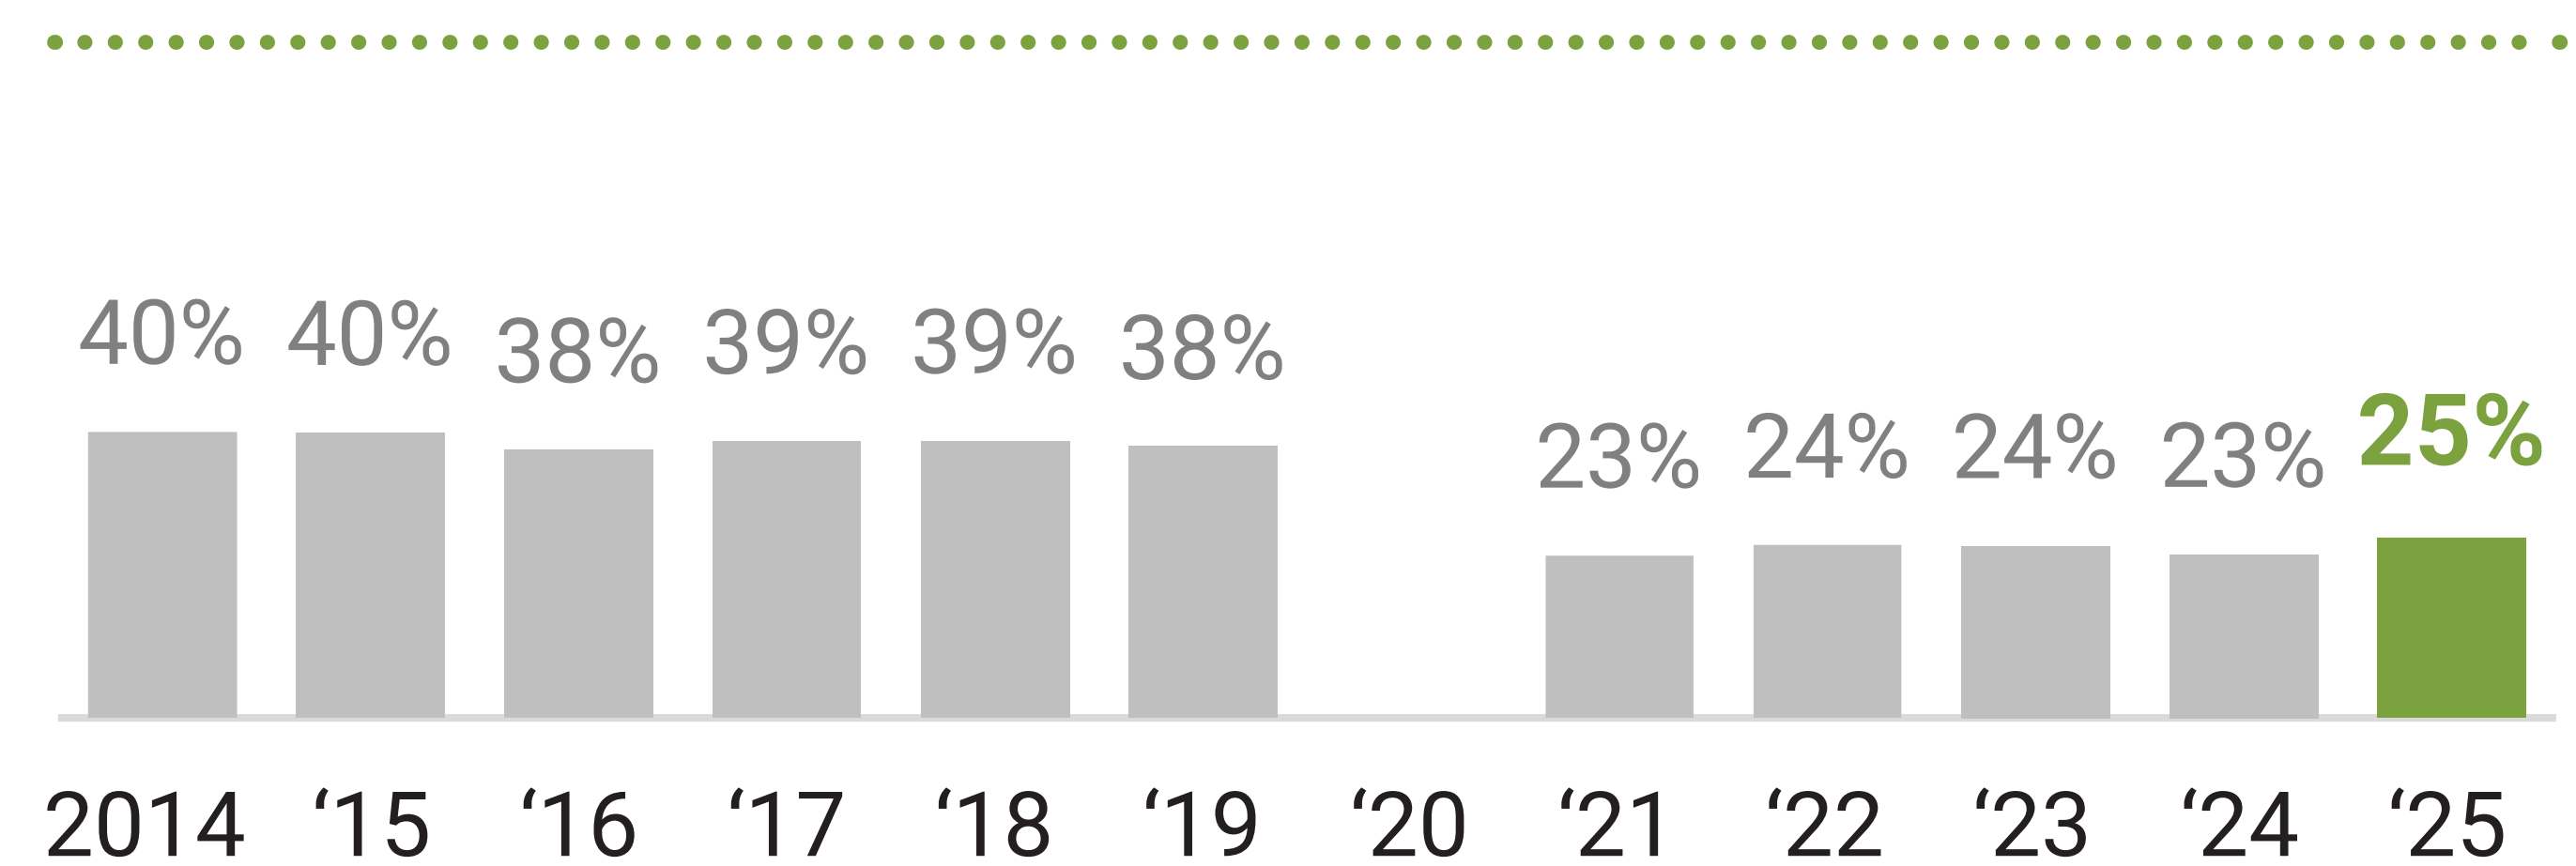

Middle Grade Math

25% proficient on MCA Math (8th grade) **2025**

Source: MDE